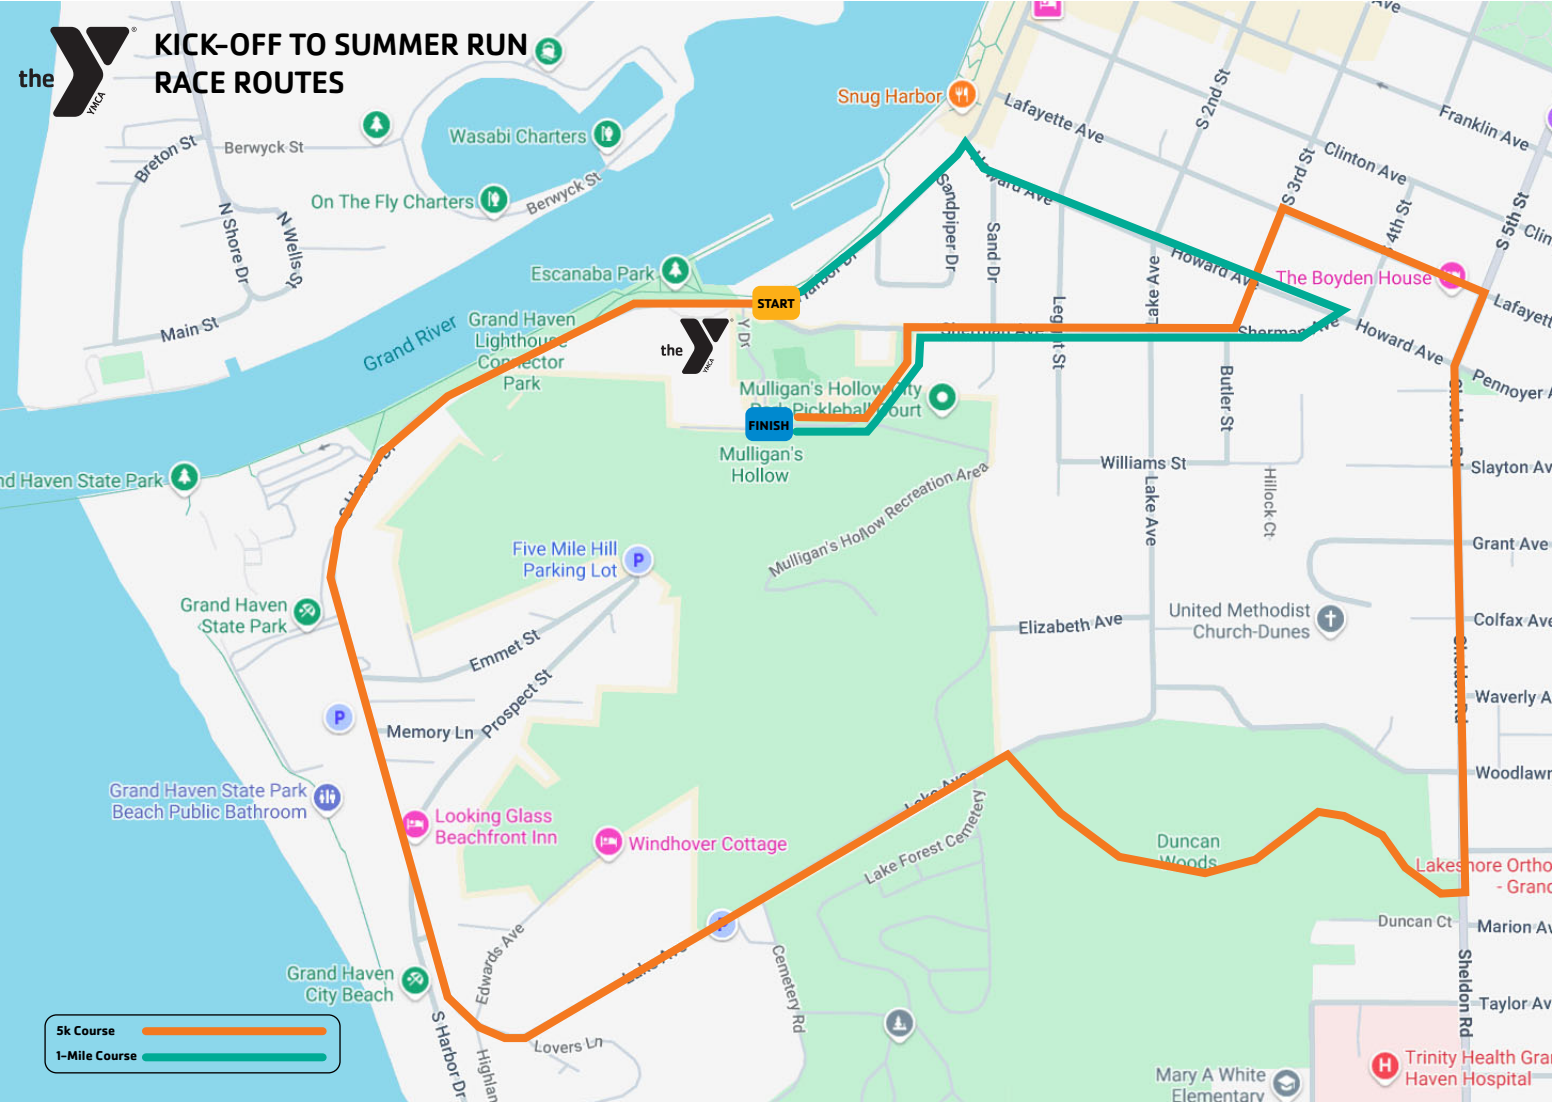

KICK-OFF TO SUMMER RUN RACE ROUTES

5k Course 

1-Mile Course 

START

FINISH

The Boyden House

Snug Harbor

Escanaba Park

Wasabi Charters

On The Fly Charters

Grand Haven Lighthouse

Mulligan's Hollow City Pickleball Court

Mulligan's Hollow

Five Mile Hill Parking Lot

Mulligan's Hollow Recreation Area

United Methodist Church-Dunes

Looking Glass Beachfront Inn

Windhover Cottage

Duncan Woods

Lakeshore Ortho - Grand Haven

Mary A White Elementary

Trinity Health Grand Haven Hospital